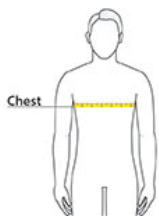

## PRODUCT MEASUREMENTS

	S	M	L	XL	2XL	3XL	4XL	5XL
Chest	20	22	24	26	28	30	32	34
Body Length at Back	27	28	29	30	31	32	33	34
Sleeve Length from Center Back	34 1/2	35 1/2	36 1/2	37 1/2	38 1/2	39	39 1/2	40

**Chest:** Measured across the chest one inch below armhole when laid flat.

**Body Length at Back:** Measured from high point shoulder to finished hem at back.

**Sleeve Length from Center Back:** Measure from Center Back neck to shoulder point to sleeve hem.

## SIZE CHARTS

	S	M	L	XL	2XL	3XL	4XL	5XL
Chest	34-36	38-40	42-44	46-48	50-52	54-56	58-60	62-64

## HOW TO MEASURE

---