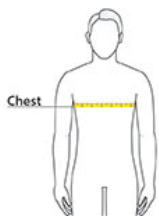

Sketches

front

back

SPEC SHEET + MEASUREMENTS

JERZEES.

Jerzees® NuBlend® Pullover Hooded Sweatshirt. 996M

PRODUCT MEASUREMENTS

	S	M	L	XL	2XL	3XL	4XL	5XL
Chest	20	22	24	26	28	30	32	34
Body Length at Back	27	28	29	30	31	32	33	34
Sleeve Length from Center Back	34 1/2	35 1/2	36 1/2	37 1/2	38 1/2	39	39 1/2	40

Chest: Measured across the chest one inch below armhole when laid flat.

Body Length at Back: Measured from high point shoulder to finished hem at back.

Sleeve Length from Center Back: Measure from Center Back neck to shoulder point to sleeve hem.

SIZE CHARTS

	S	M	L	XL	2XL	3XL	4XL	5XL
Chest	34-36	38-40	42-44	46-48	50-52	54-56	58-60	62-64

SPEC SHEET + MEASUREMENTS

JERZEES.

Jerzees® NuBlend® Pullover Hooded Sweatshirt. 996M

HOW TO MEASURE

CHEST

Measure under the arm and around the fullest part of the chest with arms down, keeping tape horizontal.